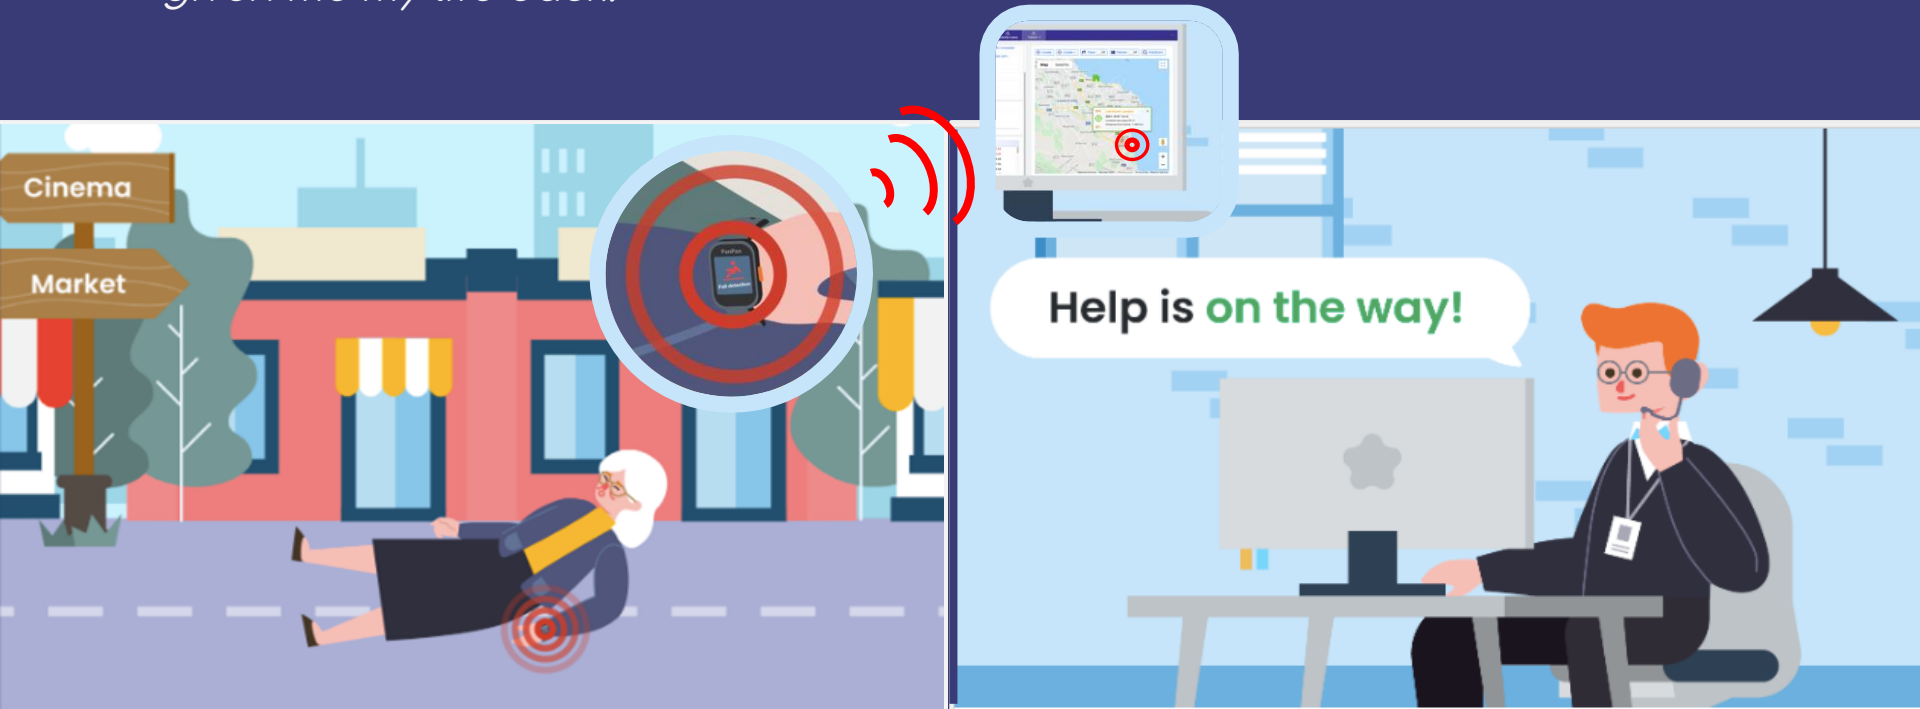

PanPan Smartwatch

Mobile Safety for
Today's Independent
Seniors

Meet Pauline

"PanPan has changed my life and mindset about living alone, I feel safe and less vulnerable now."

"It's unbelievably brilliant. It has given me my life back."