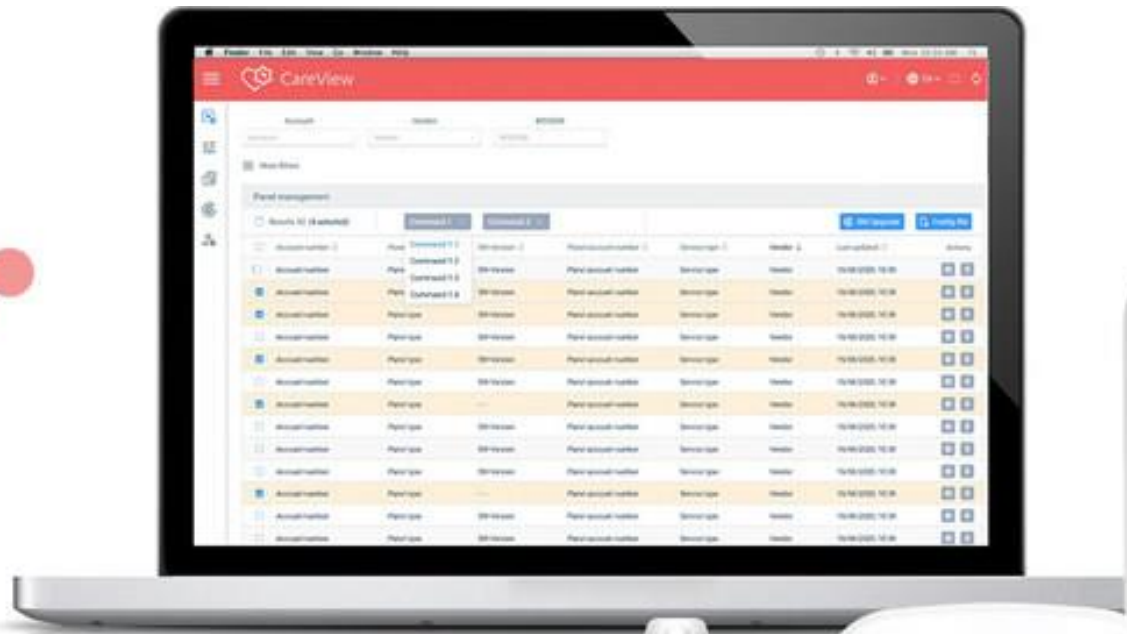

vitalOn.

ALWAYS ON, ALWAYS WELL